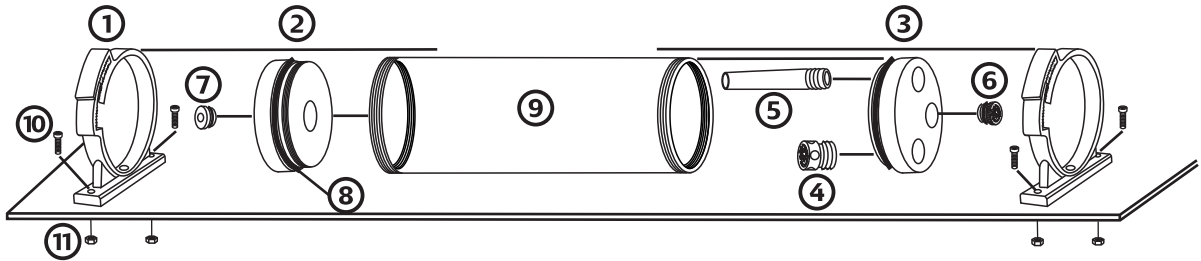

Bitspower®

Water Tank Z-Multi 100/150/200/250/300/400

Installation Guide

Installation Guide : 1

Installation Guide : 2

①		TANK CLAMP For Water Tank Z series	2PCS
②		Water Tank Z-Multi Cap A With IG1/4"	1PCS
③		Water Tank Z-Multi Cap B With IG1/4" X3	1PCS
④		G1/4" Silver Shining Anti-Cyclone Adapter	1PCS
⑤		G1/4" Silver Shining Aqua-Pipe I	1PCS
⑥		G1/4" Silver Shining Stop Fitting	1PCS
⑦		G1/4" Crystal Lighting Stop Fitting For 5MM LED	1PCS
⑧		O-Ring For Water Tank Z Series	2PCS
⑨		Z-Tube 100/150/200/250/300/400	1PCS
⑩		Screw M4	4PCS
⑪		Nuts for M4 Screw	4PCS

! Important

Before fill in water, please make sure all the component be installed correctly , avoiding leaking happen and destroy the PC component.