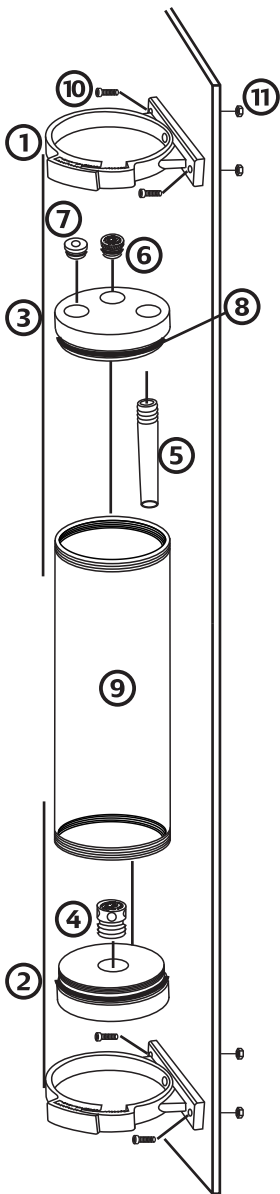

Bitspower®

Water Tank Z-Multi 100/150/200/250/300/400

Installation Guide

Installation Guide : 1

Installation Guide : 2

①		TANK CLAMP For Water Tank Z series	2PCS
②		Water Tank Z-Multi Cap A With IG1/4"	1PCS
③		Water Tank Z-Multi Cap B With IG1/4" X3	1PCS
④		G1/4" Silver Shining Anti-Cyclone Adapter	1PCS
⑤		G1/4" Silver Shining Aqua-Pipe I	1PCS
⑥		G1/4" Silver Shining Stop Fitting	1PCS
⑦		G1/4" Crystal Lighting Stop Fitting For 5MM LED	1PCS
⑧		O-Ring For Water Tank Z Series	2PCS
⑨		Z-Tube 100/150/200/250/300/400	1PCS
⑩		Screw M4	4PCS
⑪		Nuts for M4 Screw	4PCS

! Important

Before fill in water, please make sure all the component be installed correctly , avoiding leaking happen and destroy the PC component.