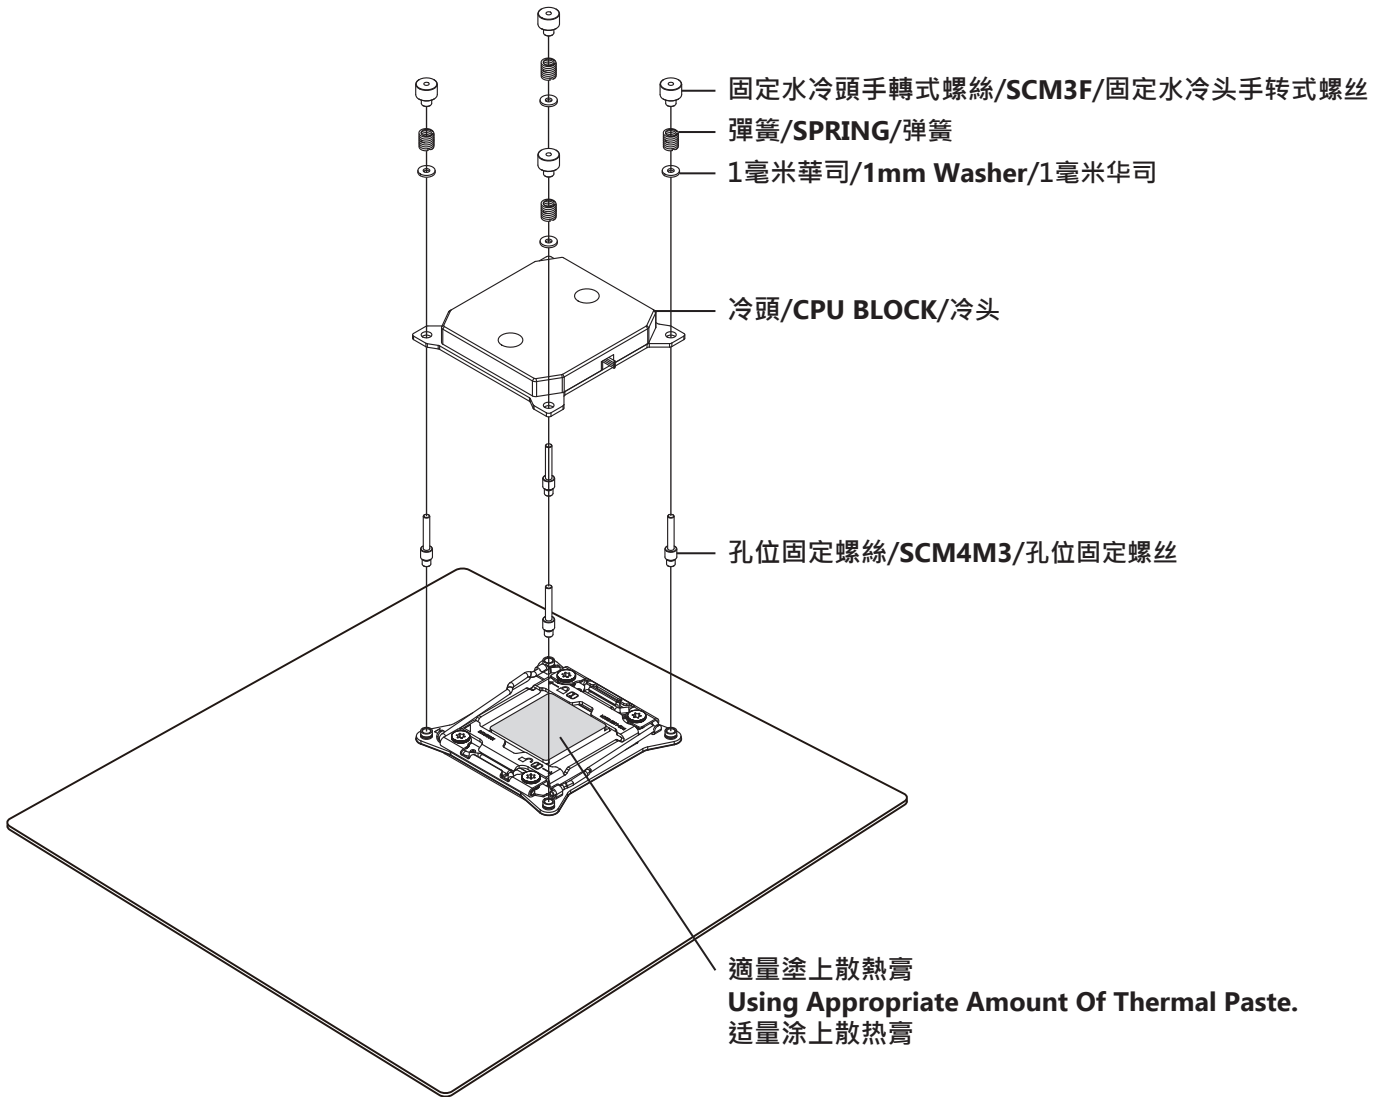

注意，跑水前，請先確認所有零件已安裝在正確的位置上，在不開主機，單開水泵的情況下，進行24小時的跑水測試，確保無漏水情況後再開主機，避免發生漏水而導致電腦零件的損壞。

Before fill in water, please make sure all the component be installed correctly, avoiding leaking happen and destroy the PC component.

注意，跑水前，請先確認所有零件已安裝在正確的位置上，在不開主機，單開水泵的情況下，進行24小時的跑水測試，確保無漏水情況後再開主機，避免發生漏水而導致電腦零件的損壞。