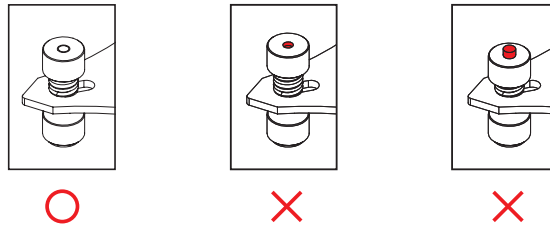

INTEL LGA 2011
INTEL LGA 2066

請參照下圖將螺母鎖緊定位

Please refer to the illustration lock nut to the position.

請參照下图将螺母锁紧定位