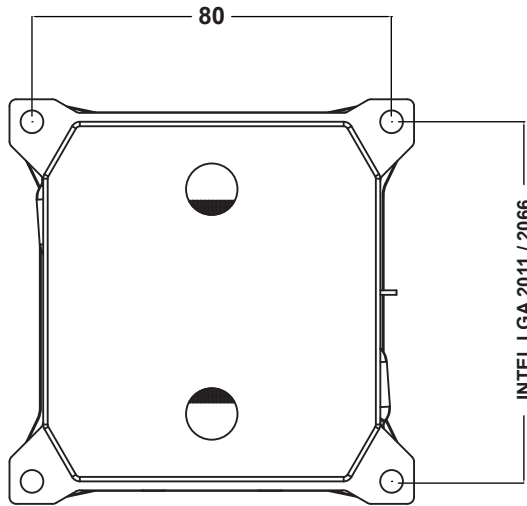

Bitspower Summit ELX

RGB-Nickel-Acrylic / RGB-Cu-Nickel-Acrylic(Intel)

安裝說明書 / **Installation Guide** / 安装说明书

INTEL LGA 2011
INTEL LGA 2066

請參照下圖將螺母鎖緊定位

Please refer to the illustration lock nut to the position.