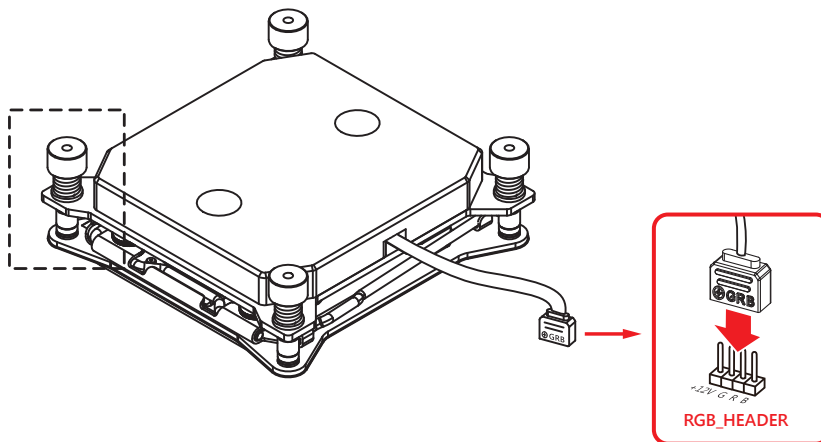

Bitspower Summit ELX

RGB-Nickel-Acrylic / RGB-Cu-Nickel-Acrylic(Intel)

安裝說明書 / **Installation Guide** / 安装说明书

INTEL LGA 2011
INTEL LGA 2066

請參照下圖將螺母鎖緊定位

Please refer to the illustration lock nut to the position.

請參照下图将螺母锁紧定位

僅透明壓克力版本有RGB燈
★ **RGB LED** only available on clear acrylic top version.
仅透明压克力版本有RGB灯

* 產品如有變更，則依網站公告為主，不再另外通知 *

* All Specification Will Be Changed By Official Website And Without Further Notice *